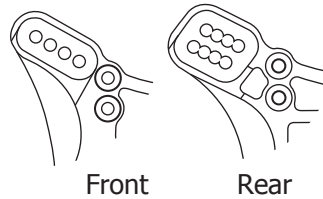

Suspension Rebound (with suspension fully extended)

Front	Rear
mm	mm

Camber Angle

Front	Rear
+ -	+ -

Front Upper Suspension Mount

Low
 High

Upper Mount Bushing Position

Front Hub Carrier

20° (IF304B) | (IF305B) 22°

Lower Suspension Mount

A
 B

Shock Tower Bushing Position

Differential Setup

	Front	Center	Rear
Diff Gear type	STD • LSD	STD • LSD	STD • LSD
Diff Oil wt			

Shock Mounting Positions

Shock Tower

Suspension Arm

Front Toe Angle

+	°
-	

Wheelbase

Indicates the total width of spacers installed fore and aft of the rear hubs.	
Front Side	mm
Rear Side	mm

Front Suspension

Rear Suspension Holder