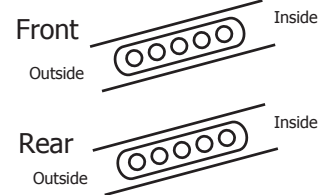

Suspension Rebound (with suspension fully extended)

Front	Rear
mm	mm

Camber Angle

Front	Rear
+ -	+ -

Front Upper Suspension Mount

Low
 High

Upper Mount Bushing Position

Front Hub Carrier

20° (IF304B) | (IF305B) 22°

Lower Suspension Mount

A
 B

Shock Tower Bushing Position

Differential Setup

	Front	Center	Rear
Diff Gear type	STD • LSD	STD • LSD	STD • LSD
Diff Oil wt			

Shock Mounting Positions

Shock Tower

Suspension Arm

Front Toe Angle

+	°
-	

Wheelbase

Indicates the total width of spacers installed fore and aft of the rear hubs.	
Front Side	mm
Rear Side	mm

Front Suspension

Rear Suspension Holder