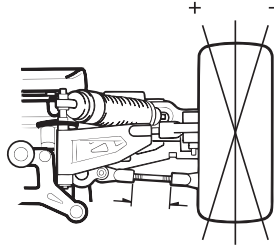

Suspension Rebound (with suspension fully extended)

Front	Rear
mm	mm

Camber Angle

Front	Rear
+ -	+ -

Front Upper Suspension Mount

Low
 High

Upper Mount Bushing Position

Front Hub Carrier

Shock Tower

Suspension Arm

Front Toe Angle

+	°
-	

Wheelbase

Indicates the total width of spacers installed fore and aft of the rear hubs.	
Front Side	mm
Rear Side	mm

Front Suspension

Rear Suspension Holder

2°
 2.5°
 3°

Rear Suspension Plate

2° (IFW302) | (IFW303) 3°

Front Suspension Plate

(IFW127) | (IFW337)

Rear Hub Hingepin Position
 Upper | Lower

Comments: _____

Upper Link/Arm Position