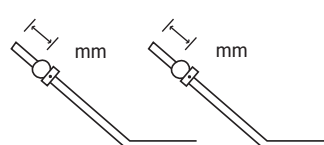

Front Rear

Wing Mount